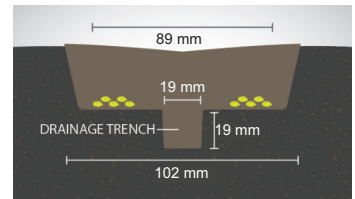

688-HLD-2080.1

Seed:

200-TIP-0802

200-TIP-1011

200-TIP-2011

200-TIP-3011

610-TIP-4030

## VOS SYSTEM VORTEILE

- Precise seed placement
- Improved soil structure
- Consistent sowing depth
- Maximum moisture retention
- Very low disturbance and draft
- Self-sharpening tungsten carbide tips