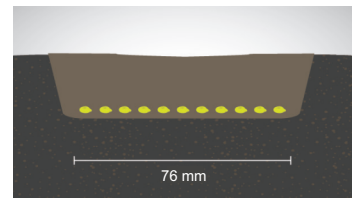

688-HLD-2080.1

Seed:

200-TIP-0802

200-TIP-1011

200-TIP-2011

200-TIP-3011

610-TIP-4030

## VOS SYSTEM VORTEILE

- Precise seed placement
- Improved soil structure
- Consistent sowing depth
- Maximum moisture retention
- Very low disturbance and draft
- Self-sharpening tungsten carbide tips