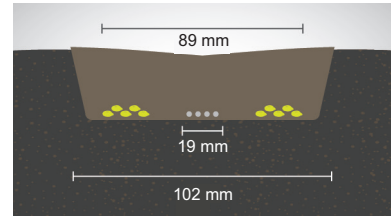

## VOS SYSTEM VORTEILE

- Precise seed placement
- Improved soil structure
- Consistent sowing depth
- Maximum moisture retention
- Very low disturbance and draft
- Self-sharpening tungsten carbide tips

## DOUBLE SHOOT VOS (VERSATILE OPENER SYSTEM)

1 CHOOSE YOUR HOLDER

2 CHOOSE YOUR TIP

688-HLD-2000

Please use **ONLY**  
The yellow holes!

610-TIP-4030

610-TIP-4041

Double hose extension:

Short hoses can be compensated by using the hose extension during installation.

688-HLD-2080.2

Double pipe-clamp:

688-HLD-2080.1

Fertilizer tube:

683-TUB-6061

Seed and granulate:

Seed and fertilizer: