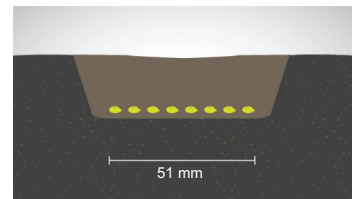

688-HLD-2080.1

Seed:

200-TIP-0802

200-TIP-1011

200-TIP-2011

200-TIP-3011

610-TIP-4030

## VOS SYSTEM VORTEILE

- Precise seed placement
- Improved soil structure
- Consistent sowing depth
- Maximum moisture retention
- Very low disturbance and draft
- Self-sharpening tungsten carbide tips