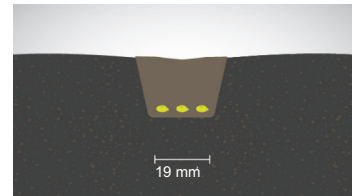

200-TIP-1011