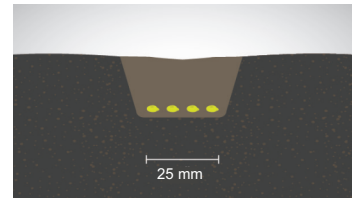

688-HLD-2080.1

Seed:

200-TIP-0802

200-TIP-1011

200-TIP-2011

200-TIP-3011

610-TIP-4030

## VOS SYSTEM VORTEILE

- Precise seed placement
- Improved soil structure
- Consistent sowing depth
- Maximum moisture retention
- Very low disturbance and draft
- Self-sharpening tungsten carbide tips