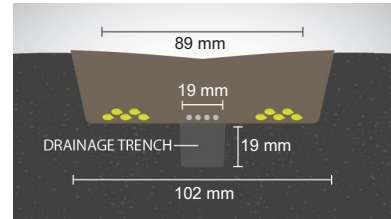

## VOS SYSTEM VORTEILE

- Precise seed placement
- Improved soil structure
- Consistent sowing depth
- Maximum moisture retention
- Very low disturbance and draft
- Self-sharpening tungsten carbide tips

## DOUBLE SHOOT VOS (VERSATILE OPENER SYSTEM)

1 CHOOSE YOUR HOLDER

2 CHOOSE YOUR TIP

688-HLD-2000

Please use **ONLY**  
The yellow holes!

610-TIP-4030

610-TIP-4041

Double hose extension:

Short hoses can be compensated by using the hose extension during installation.

688-HLD-2080.2

Double pipe-clamp:

688-HLD-2080.1

Fertilizer tube:

683-TUB-6061

Seed and granulate:

Seed and fertilizer: